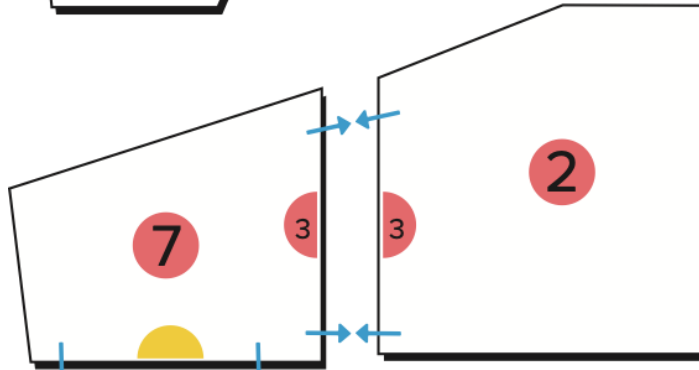

1.

2.

3.

www.arttenders.com
office@arttenders.com
@arttenders

Zaagmolendrift 20
3035JA Rotterdam
The Netherlands
+31 (0) 10 230 93 99

KVK: 65209249
BTW: NL856021465B01
IBAN: NL43INGB0007072486
BIC: INGBNL2A